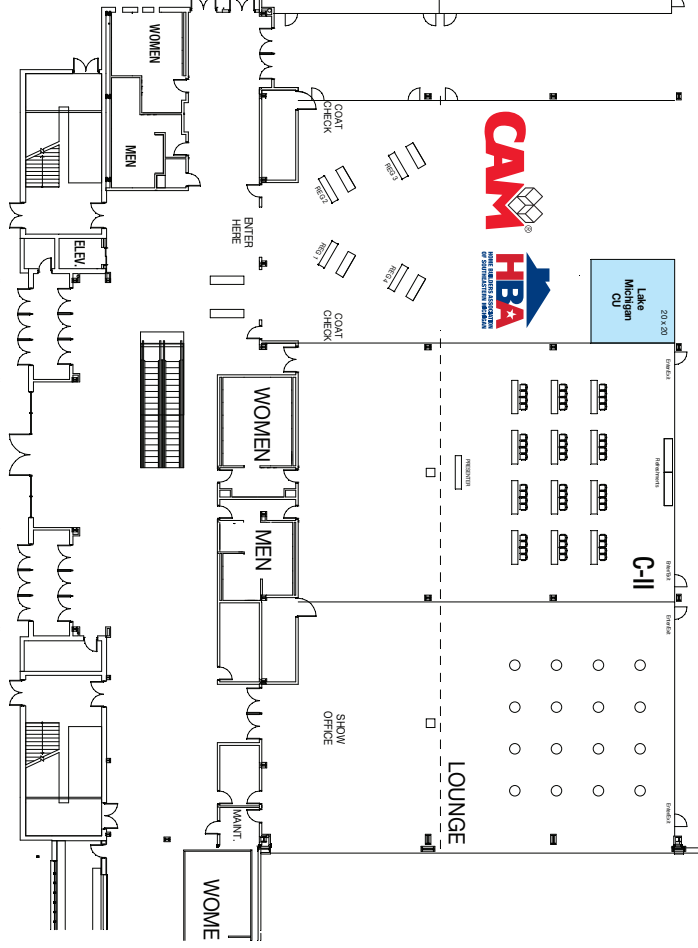

**GREAT LAKES
DESIGN AND
CONSTRUCTION
EXPO**

PRESENTED BY

SPONSORED BY

FEBRUARY 12 & 13, 2020
www.miconstructionexpo.com

LIST OF EXHIBITORS

COMPANY	BOOTH #	COMPANY	BOOTH #	COMPANY	BOOTH #	COMPANY	BOOTH #
ABCO Services.....	203	Cougar Sales & Rental, Inc.....	913	In Sink Erator.....	408	Phantom Screens	1012
ACE Cutting Equipment & Supply	1030	Crown Granite.....	1050	jacapps.....	927	Power Vac of Michigan.....	524
Acme Wire & Iron Works	924	CTS – Construction Tool & Supply Co.	1004	Jim Riehl's Friendly Ram of Lapeer	101	PR39 Industries	600
AeroBarrier of Michigan	1034	Cutco Cutlery.....	224	JW Sales, Inc.	124	Pro Leasing Services	513
AIS Construction Equipment Corp.....	114	Dagher Signs & Graphics.com	401	Kelley & Sons Trailers	733	Progressive Plumbing Supply.....	400
Alta Equipment Company	829	Delta Faucet Co.	409	Klochko Equipment Rental Co.	404	RetroFoam of Michigan	700
Aluminum Supply Co. & Marshall Sales Inc.	625	Detroit Architectural Metal	607	Knight Watch	921	R. S. Dale Company	517
AMC Environmental	1020	DeWALT/Stanley Black & Decker.....	325	Krystal Kleen Ceiling & Wall Cleaning, Inc.....	426	Safety Services, Inc.....	632
American Trailer Mart.....	703	Ditch Witch Sales of Michigan.....	527	KSI –Kitchen & Bath.....	232	SBH Steel Midwest	319
Anvil Paints & Coatings	301	Doeren Mayhew.....	603	LaFontaine Ford of Lansing	725	Schluter Systems.....	615
ARC Document Solutions	602	Dri-Design, Inc.....	418	Lake Michigan Credit Union	2	Seal Tech Insulation	905
Arista Truck Systems	113	DTE Energy.....	1044	Leukuma Roofing Company	923	Sherwin Williams	902
ATAS International, Inc.	505	Dubois Cooper Associates.....	825	Leviton	821	Signarama	500
Autodesk Construction Cloud	608	Duro-Last Roofing.....	303	Lifton Promo Source	531	Simiron, Inc.	427
Ava Windows	1048	Eastern Engineering.....	931	Mass Mutual Michigan Metro.....	624	SMRCA/Roofers Union Local 149	1036
B & B Truck Equipment/Genesis Chevrolet	633	EcoTek Supply	110	MDOT	120	SPARK Business Works	212
Badger Daylighting Inc.....	614	EJA Services, LLC	606	Metrie.....	533	Staples, Inc.....	1054
Bath Fitter.....	419	Elite Air Products	405	Michigan CAT/ MacAllister Rentals.....	813	S.T.E. Inc.....	711
Bearcom.....	908	Fendt Builder's Supply	609	Michigan Fair Contracting Center	315	Strategic Visionary Solutions.....	803
Beauchamp Water Treatment Solutions.....	403	Field Tools.....	616	Michigan Glass Coatings.....	218	TAMKO Building Products, Inc.	230
Beck's Trailer Store.....	125	Fieldstone Architecture & Engineering.....	506	Michigan Nursery & Landscape Association	317	Tarnow Doors	1032
Beninati Pool and Spa.....	1006	Floor and Decor	630	Michigan Solar Solutions + Energy Sciences + IBEW Local 58 Zero Net Energy Center.....	907	Thermal Wall Construction System.....	1046
Bill Brown Ford	502	Frankenmuth Insurance	904	Michigan State University Federal Credit Union ..	823	Topcon Solutions Store	327
Bill & Rod's Appliance	102	Gardiner C. Vose, Inc.	901	Michigan Statewide Carpenters and Millwrights JATC.....	933	Trench Drain Systems.....	214
Bloomfield Construction	1022	GeoShack	604	MIOSHA	331	T-Rex Advisory, LLC	605
Bostick Truck Center.....	504	GFL Environmental USA	1008	MKD Kitchens	626	Urban's Partition & Remodeling Co.....	333
Bradford White Corp.....	407	Golden Needle Awning.....	121	Modern Curved Solutions.....	521	U. S. Iceblasting	1042
Broner Glove & Safety	501	Great Lakes Ace.....	432	MotorCity Floors and Coatings	430	ValPak	807
Cabinetek	507	Great Lakes GPR, LLC	601	MSC Floors	226	Venture Grafix.....	925
Carter Lumber	122	Great Lakes Metal Fabrication.....	412	Multivista.....	618	Very Very Vertical,	
CB Asphalt Paving.....	1052	Great Lakes Water Authority.....	307	Norkan.....	320	A Division of International Building Products	425
CertaSite – Field's Fire Protection	529	Ground Penetrating Radar Systems.....	801	Nuggett Leasing Inc.	612	VESTA Modular	708
CG Financial Services/T. Rowe Price.....	805	Guy Hurley	515	Oaks Landscape Products.....	309	VTC Insurance Group	526
Civiltech LLC.....	220	Hansen Marketing Services, Inc.	424	Okonite Cables	428	Watertap, Inc.	216
Closets by Design	920	Hardwood Door & Bevel	518	Operating Engineers 324	313	Wausau Homes.....	433
Cloverdale Equipment Co.	211	HBA Builders Risk	228	Orbital Transport/ Progressive Sweeping	305	Weiser Recycling, Inc.	1028
Colony Hardware	116	High Level Marketing	1016	Paulson's Audio Video	233	The Whole Brain Group	724
Commercial Door Hardware Supply.....	620	Hoekstra Transportation	433	Peabody Insurance Agency, Inc.	1010	Willscot, Inc.	420
ComSource.....	1018	HoldFast Technologies	900	Pella Windows & Doors	619	Wimsatt Building Products.....	227
Construction Specialties.....	519	IMEG Corp.....	508			Young Supply Company	702
Consumers Energy Co./ICF International	906	Ino-Tek, Inc.....	525				